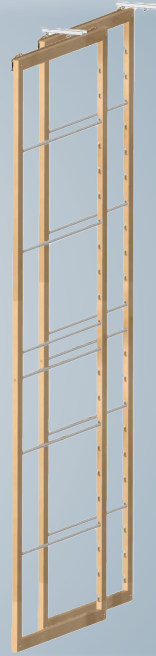

NEW AIR DRYING RACK PULLOUTS

Image Shows - 2 Sets (4 Frames)

Black

Espresso

Light Gray

Bamboo

Off White

White

Out of sight and out of the way!

- Eliminates clutter
- Easy installation
- Adjustable drying rods

24" DEPTH

Air Drying Rack Pullout

Frame Size: 85"H x 23-1/4"D x 4"W

Ideal Cabinet Size: 9"W x 87"-96"H

Item #	Desc.	Finish	1 Set (2 Frames)	2 Sets (4 Frames)
DXDRY-2F-24BK	2-Frame Set	Black	\$625.00	\$1,210.00
DXDRY-2F-24NB	2-Frame Set	Bamboo	\$625.00	\$1,210.00
DXDRY-2F-24WH	2-Frame Set	White	\$625.00	\$1,210.00

30" DEPTH

Air Drying Rack Pullout

Frame Size: 85"H x 29-1/4"D x 4"W

Ideal Cabinet Size: 9"W x 87"-96"H

Item #	Desc.	Finish	1 Set (2 Frames)	2 Sets (4 Frames)
DXDRY-2F-30BK	2 Frame Set	Black	\$625.00	\$1,210.00
DXDRY-2F-30ES	2 Frame Set	Espresso	\$625.00	\$1,210.00
DXDRY-2F-30LG	2 Frame Set	Light Gray	\$625.00	\$1,210.00
DXDRY-2F-30NB	2 Frame Set	Bamboo	\$625.00	\$1,210.00
DXDRY-2F-30OW	2 Frame Set	Off White	\$625.00	\$1,210.00
DXDRY-2F-30WH	2 Frame Set	White	\$625.00	\$1,210.00