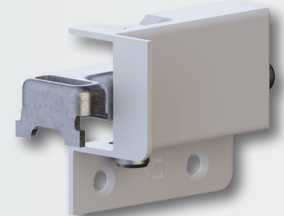

**Right Cabinet
Hanger - White**

Cabinet Hangers

Description	Left Hand Item #	Right Hand Item #
Nickel Cabinet Hangers	WWTH26HANGER-NIL	WWTH26HANGER-NI-R
White Cabinet Hangers	WWTH26HANGER-WHL	WWTH26HANGER-WH-R