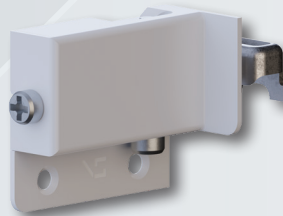

**Left Cabinet
Hanger - White**