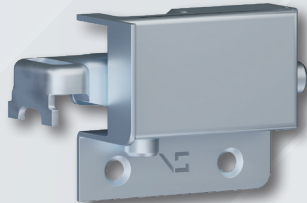

**Right Cabinet
Hanger - Nickel**