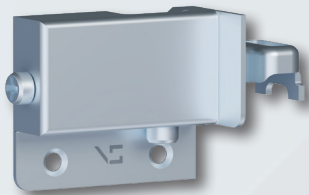

- 300lb load capacity
- ANSI/BIFMA Rated
- 100% steel with anti-corrosion zinc coating
- Visible installation with low space requirements
- Quick and precise 3D adjustment
- Screw fixing prevents accidental unscrewing
- Cover caps available in different colors and silver metalized

White

Pearl White/Almond

Gray

Brown

Black

Suspension Rail

White Suspension Rail Covercap

Suspension Rail	
Description	Item #
93" Steel Suspension Rail	WWTHSUSRAIL-ZC
93" White Suspension Rail Covercap	WWTHSUSRAILCAP-WH

VS TOP Hang 26 Hanging Rail System

- 300lb load capacity
- ANSI/BIFMA Rated
- 100% steel with anti-corrosion zinc coating
- Visible installation with low space requirements
- Quick and precise 3D adjustment